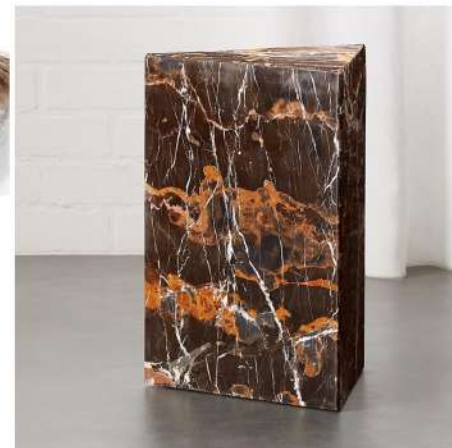

LIVING ROOM