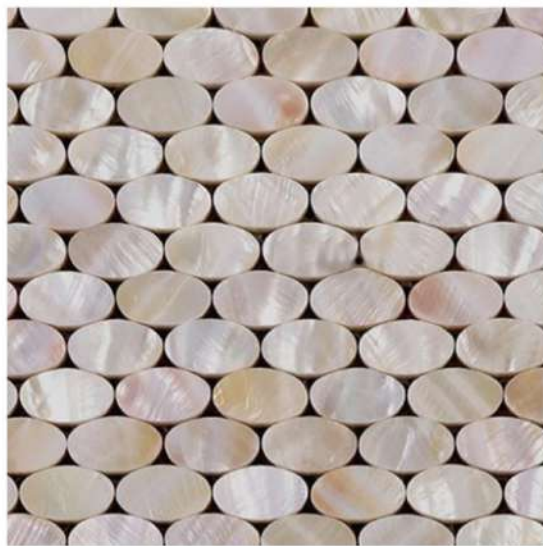

The design proposal, as an instrument of service is the exclusive property of the designer and is not to be used in whole or part without written permission of the designer.

The Beachside Candy Shop
Overall Theme Moodboard 2

Henrietta Southam Design
43 Union Street
Ottawa, Ontario.
K1M 1R5

Designed By: HS
Composed in assist by: JB

Date: June 2018

HENRIETTA SOUTHAM