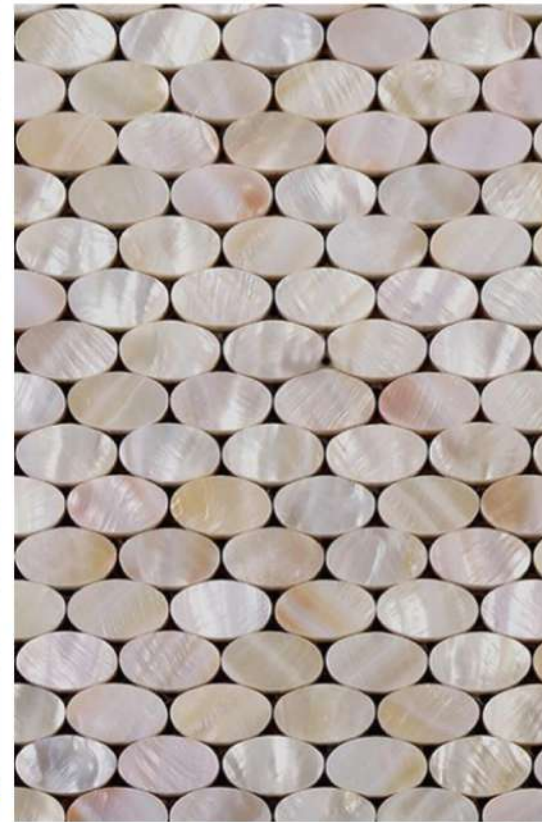

The design proposal, as an instrument of service is the exclusive property of the designer and is not to be used in whole or part without written permission of the designer.

The Beachside Candy Shop
Kitchen Mood and Details

Henrietta Southam Design
43 Union Street
Ottawa, Ontario.
K1M 1R5

Designed By: HS
Composed in assist by: JB

Date: June 2018

HENRIETTA SOUTHAM