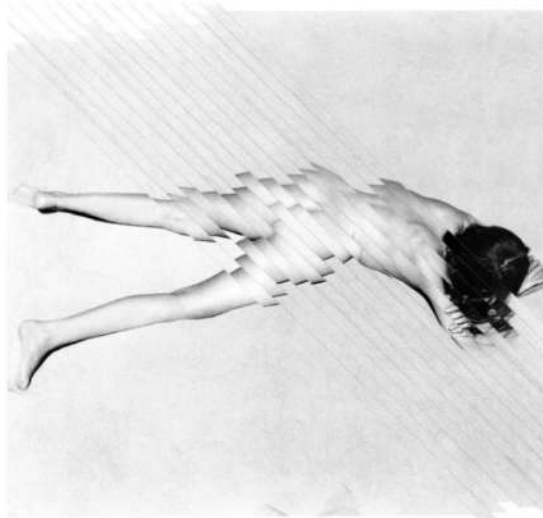

The Beachside Candy Shop
Overall Theme Moodboard 1

Henrietta Southam Design
43 Union Street
Ottawa, Ontario.
K1M 1R5

Designed By: HS
Composed in assist by: JB

Date: June 2018

HENRIETTA SOUTHAM

The design proposal, as an instrument of service is the exclusive property of the designer and is not to be used in whole or part without written permission of the designer.